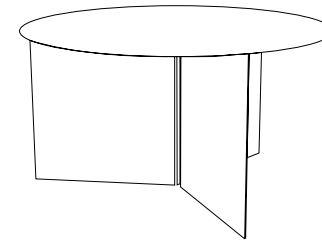

SLIT TABLE

by HAY

HAY

HAY's Slit Table is a simple metal side table in three shapes: round, rectangular and hexagonal. Slit Table is best described as paper origami translated into a metal universe, named after the slit that emerges when the plate frame is folded underneath the table top. The Slit Table is available in a variety of contemporary colours and finishes in many different combinations. Use them on their own or arrange in pairs or clusters.

Round XL / Black

Hexagon / Brass

HAY

SLIT TABLE

Brass
*Hexagon / Oblong
Round / Round XL*

Mirror
*Hexagon / Oblong
Round / Round XL*

Grey
*Hexagon
Oblong / Round*

Black
*Oblong
Round / Round XL*

White
*Oblong
Round / Round XL*

Petrol
Round

Green
Round

Happy red
Round

Moss
Round

Aubergine
Round

HAY

SLIT TABLE

SLIT TABLE HEXAGON
Ø45,8 X H35,5 X H35,5cm

SLIT TABLE OBLONG
L49,3 X W27,5 X H35,5cm

SLIT TABLE ROUND
Ø45 X H35,5cm

SLIT TABLE XL
Ø65 X H35,5cm

HAY

SLIT TABLE

Download pictures [here](#)

Username: hay