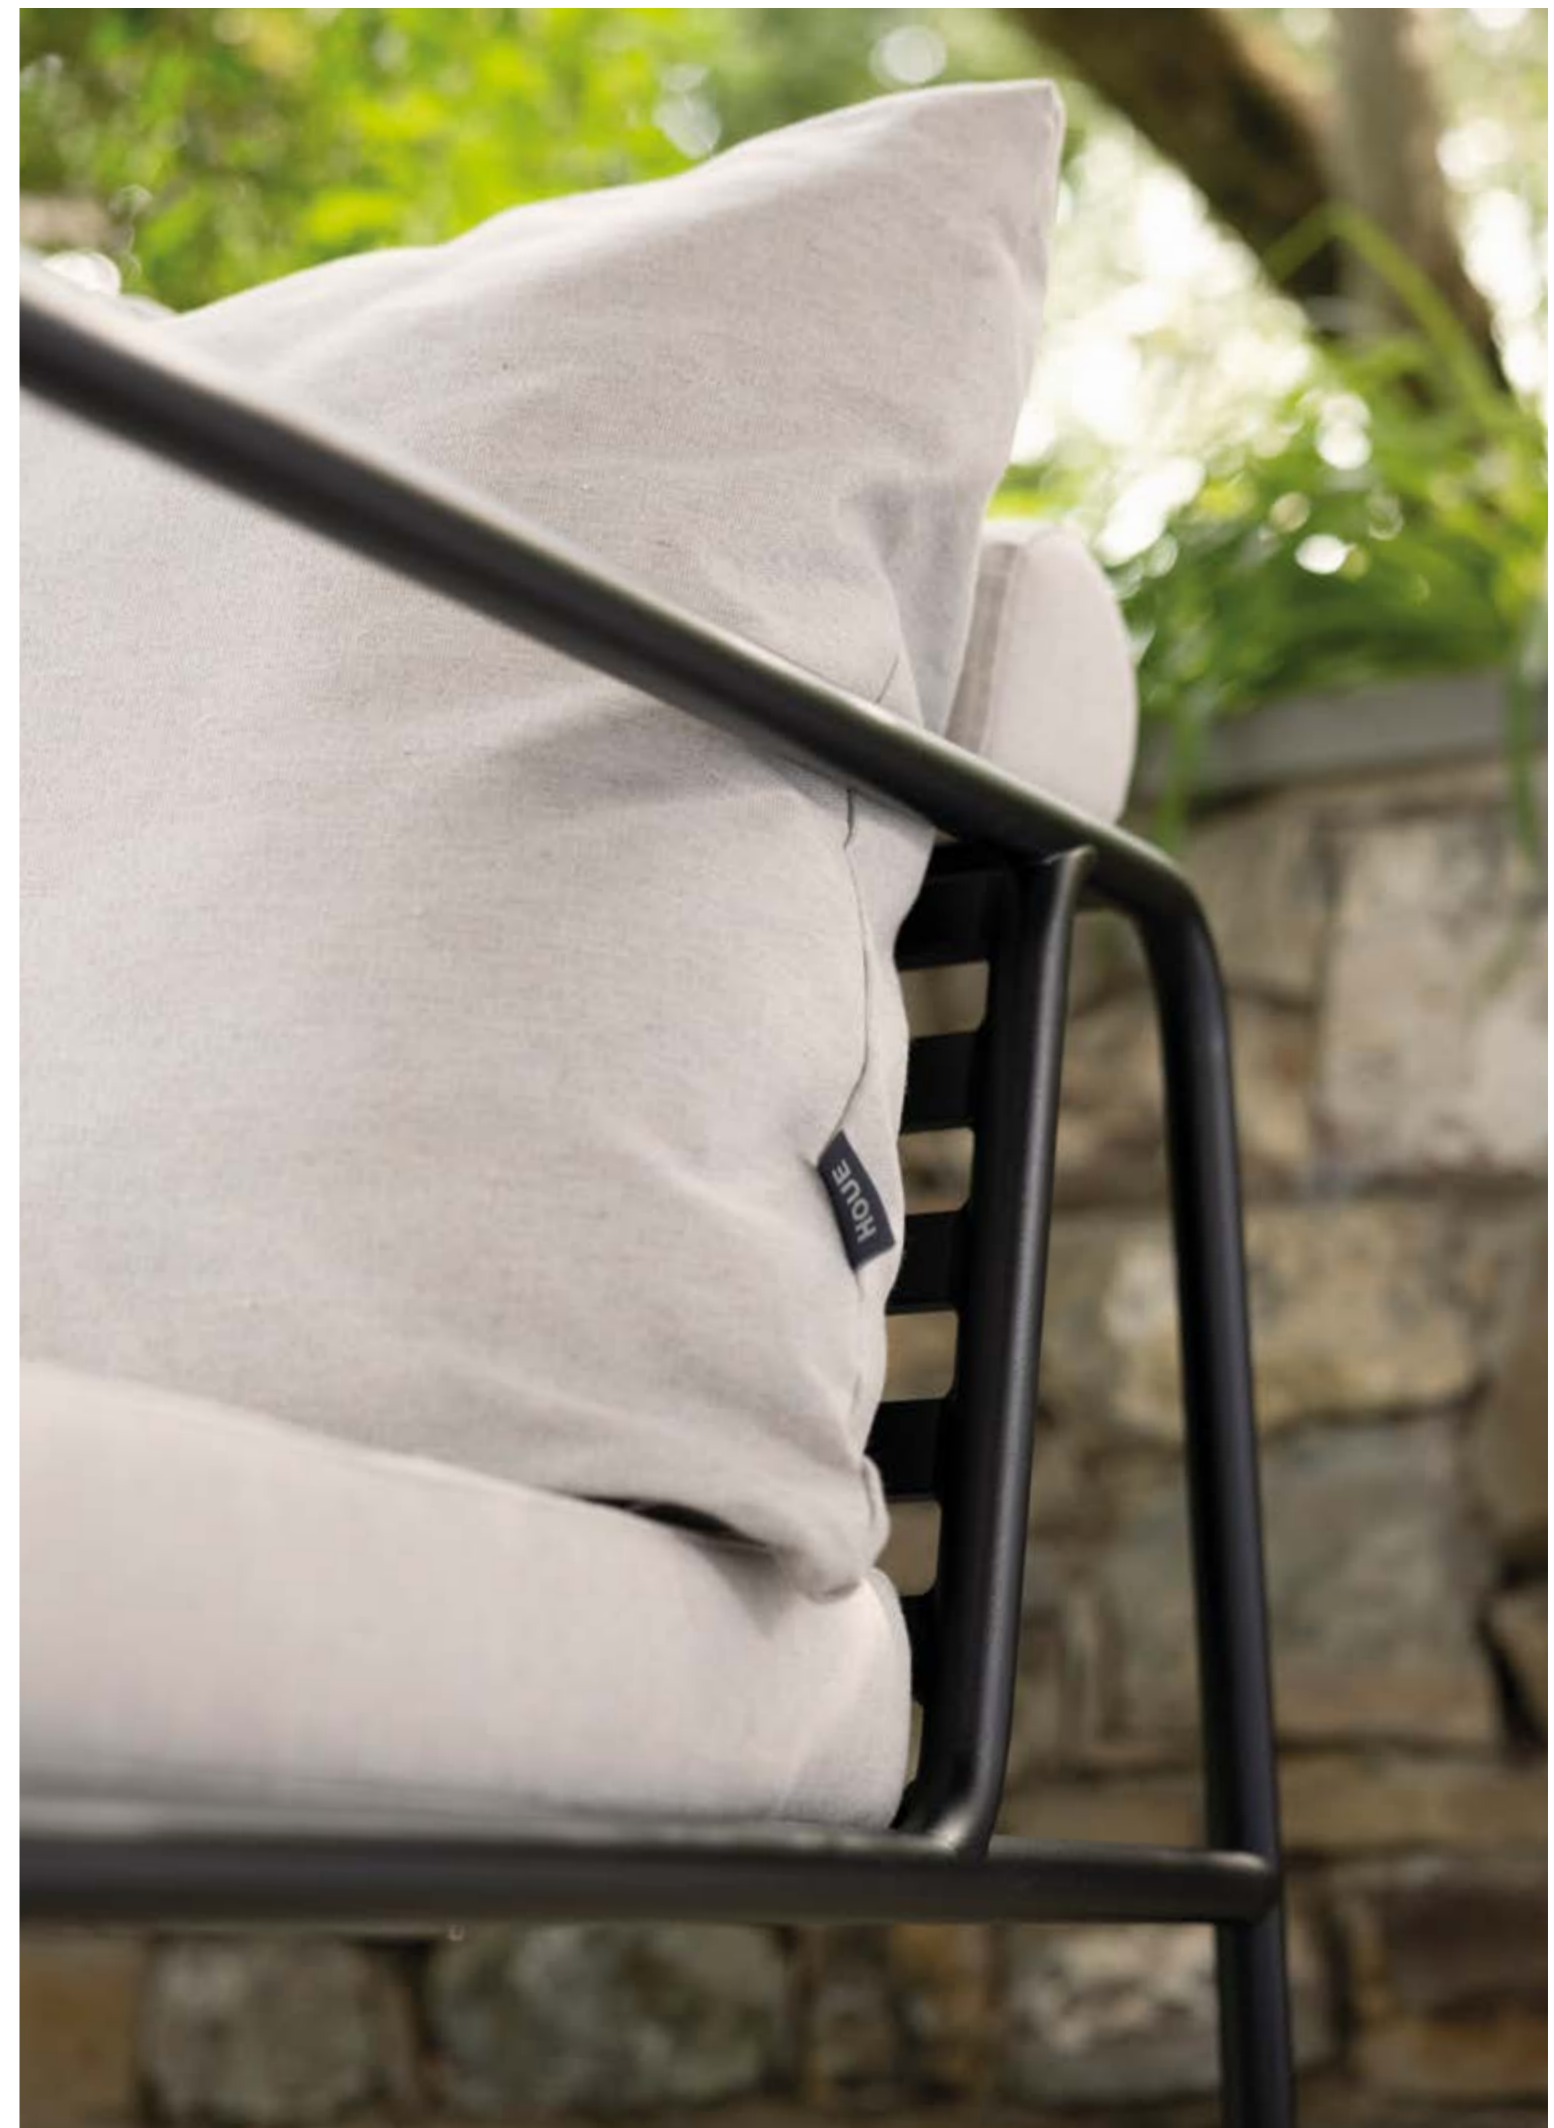

AVON

OUTDOOR LOUNGE

A lounge collection with frames in powder coated steel and soft cushions in Sunbrella Heritage and Basic fabric.

Tabletop in thermo ash (FSC® – FSC C153404).

The AVON collection is designed with focus on creating a lounge collection with a very light appearance and a low sleek profile, while maintaining a high level of comfort. The simplicity of the frame, where low lines ensure, that the design always appears stylish, with and without cushions – summer or winter.

The handle of the cushions is a statement. It also adds to the function of the product, making them easy to grab and store if needed.

Read more about AVON fabrics on page 144.

Designed by Henrik Pedersen

2 year warranty

uv protected

weather resistant

EN581