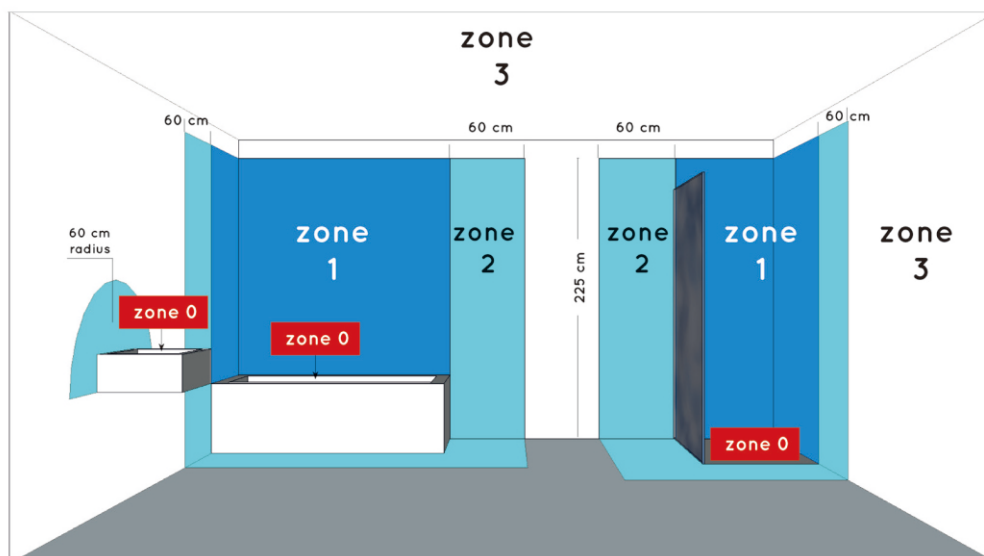

LUCIDE

RECOMMENDED LUCIDE LIGHT SOURCE

49026/03/31
Light source dimmable : Yes
Light source incl. : No

General

Dimensions LxWxH : 12 cm x 15 cm x 12 cm
Height minimum : 12 cm
Height maximum : 12 cm
Dimensions shade LxWxH : Ø 12 cm x 12 cm
Main material : Steel and Glass
Ceiling rose material : -
Color : Sand black and White jade
Style : Modern
Shape : cylinder
Weight : 0,56 kg
Warranty : 3 year warranty

Installation of items in bathroom:

Product specifications

Dimmable : No
Light direction : Around (Diffuse)
Adjustable in height : Not adjustable In Height (Before Installation)
Directional : Not Directional
Cable : No cable On Product
Cable length : - cm
Sensor : Without Sensor
Control : Light Switch Control
IP-Class : 44
Electric class : 2
Light source including ?: No
Lamp socket : G9
Light source number : 1
Power requirements : 220-240V~50Hz
Bulb type & maximum wattage : G9 33W halogen bulb

TECHNICAL DRAWING & DIMENSIONS

JELTE

Item number : 04203/01/30

EAN code : 5 4112120 40428

For more specifications, dimensions please visit
www.lucide.com

| Fitting wire colour | Household circuit |
|---------------------|--|
| Blue | Connect to (Neutral- Blue or Black) |
| Brown | Connect to (Live- Red or Brown or white) |