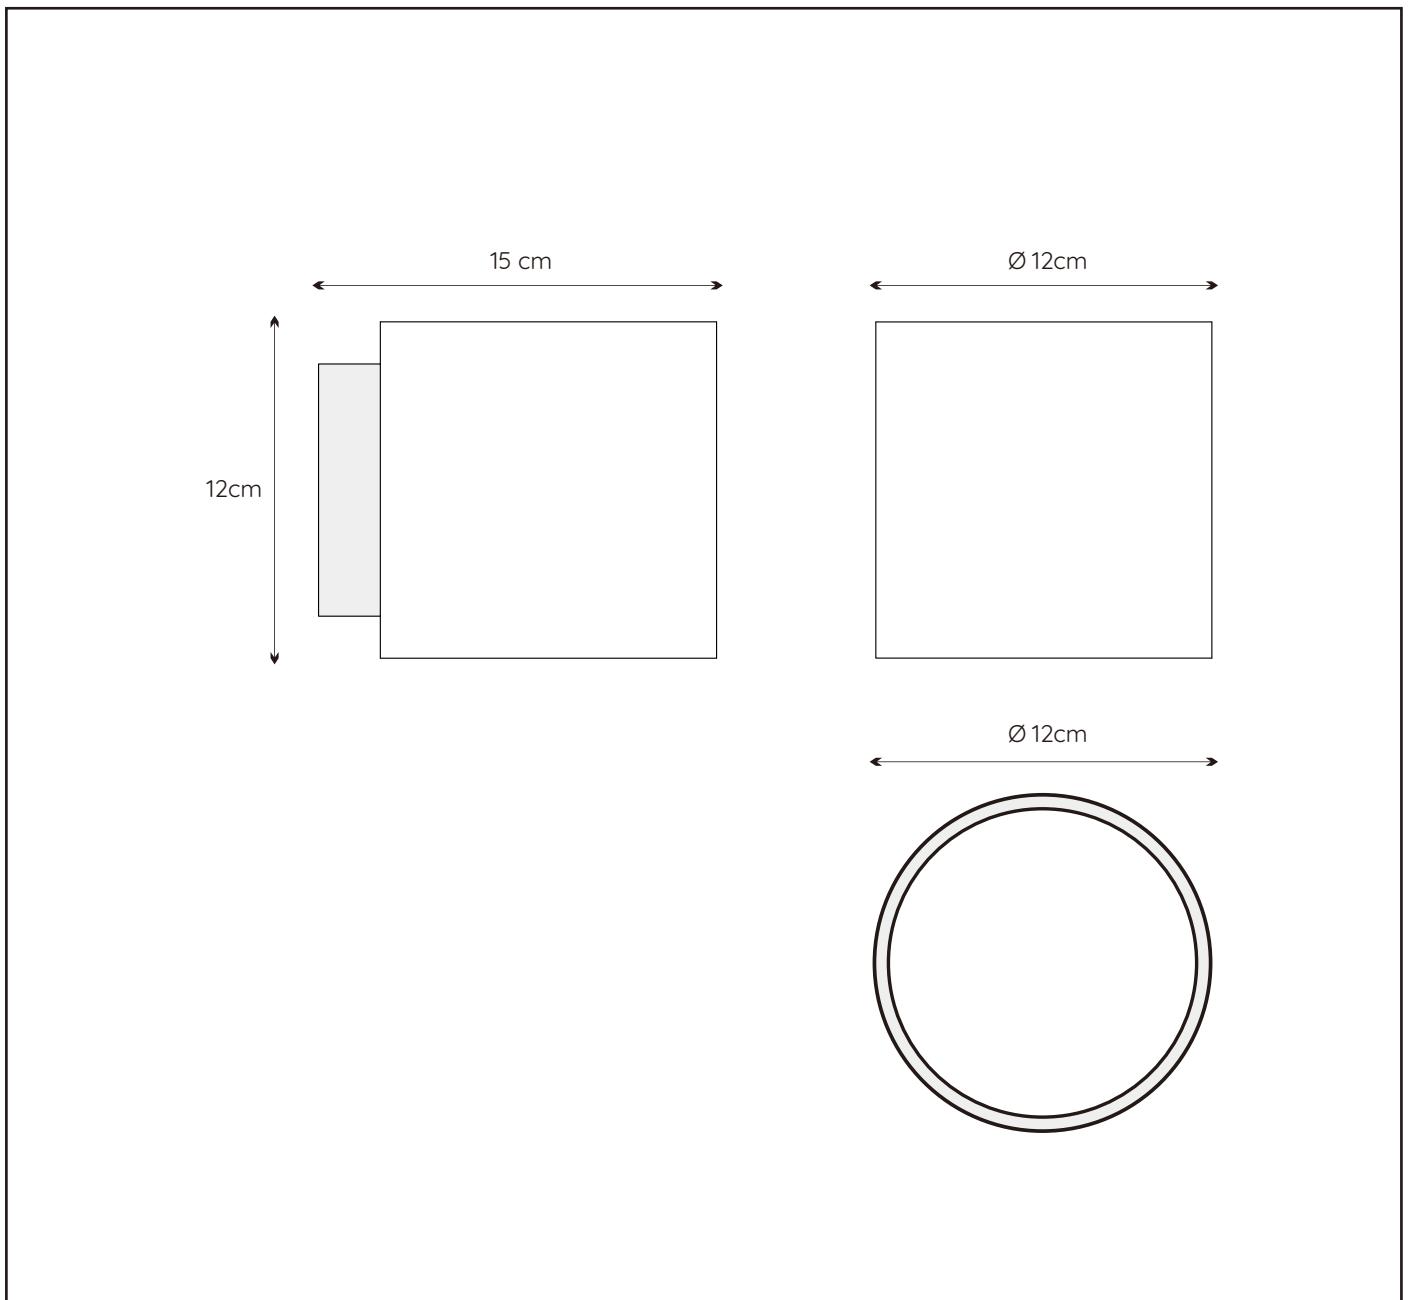

LUCIDE

RECOMMENDED LUCIDE LIGHT SOURCE

49026/03/31
Light source dimmable : Yes
Light source incl. : No

General

Dimensions LxWxH : 12 cm x 15 cm x 12 cm
Height minimum : 12 cm
Height maximum : 12 cm
Dimensions shade LxWxH : Ø 12 cm x 12 cm
Main material : Steel and Glass
Ceiling rose material : -
Color : Sand black and White jade
Style : Modern
Shape : cylinder
Weight : 0,56 kg
Warranty : 3 year warranty

Installation of items in bathroom:

Product specifications

Dimmable : No
Light direction : Around (Diffuse)
Adjustable in height : Not adjustable In Height (Before Installation)
Directional : Not Directional
Cable : No cable On Product
Cable length : - cm
Sensor : Without Sensor
Control : Light Switch Control
IP-Class : 44
Electric class : 2
Light source including ?: No
Lamp socket : G9
Light source number : 1
Power requirements : 220-240V~50Hz
Bulb type & maximum wattage : G9 33W halogen bulb

TECHNICAL DRAWING & DIMENSIONS

JELTE

Item number : 04203/01/30

EAN code : 5 4112120 40428

For more specifications, dimensions please visit
www.lucide.com

| Fitting wire colour | Household circuit |
|---------------------|--|
| Blue | Connect to (Neutral- Blue or Black) |
| Brown | Connect to (Live- Red or Brown or white) |