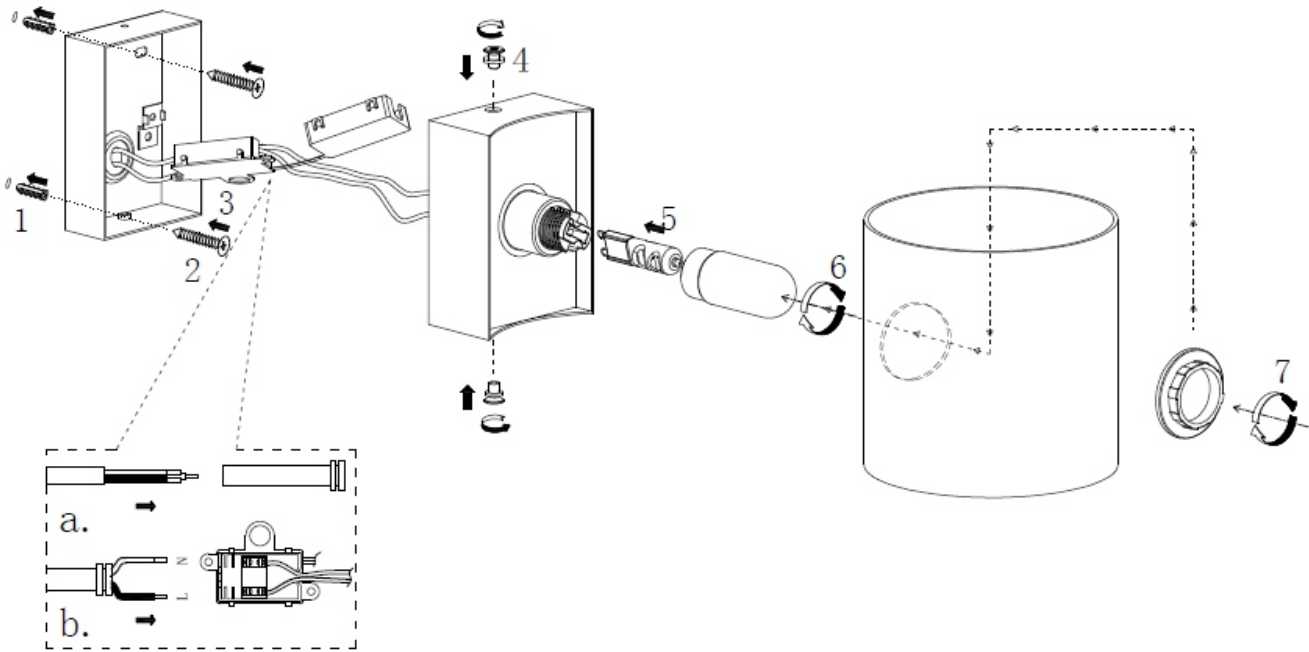

LUCIDE

RECOMMENDED LUCIDE LIGHT SOURCE

49026/03/31
Light source dimmable : Yes
Light source incl. : No

General

Dimensions LxWxH : 12 cm x 15 cm x 12 cm
Height minimum : 12 cm
Height maximum : 12 cm
Dimensions shade LxWxH : Ø 12 cm x 12 cm
Main material : Steel and Glass
Ceiling rose material : -
Color : Sand black and White jade
Style : Modern
Shape : cylinder
Weight : 0,56 kg
Warranty : 3 year warranty

Installation of items in bathroom:

Product specifications

Dimmable : No
Light direction : Around (Diffuse)
Adjustable in height : Not adjustable In Height (Before Installation)
Directional : Not Directional
Cable : No cable On Product
Cable length : - cm
Sensor : Without Sensor
Control : Light Switch Control
IP-Class : 44
Electric class : 2
Light source including ?: No
Lamp socket : G9
Light source number : 1
Power requirements : 220-240V~50Hz
Bulb type & maximum wattage : G9 33W halogen bulb

TECHNICAL DRAWING & DIMENSIONS

JELTE

Item number : 04203/01/30

EAN code : 5 4112120 40428

For more specifications, dimensions please visit
www.lucide.com

| Fitting wire colour | Household circuit |
|---------------------|--|
| Blue | Connect to (Neutral- Blue or Black) |
| Brown | Connect to (Live- Red or Brown or white) |