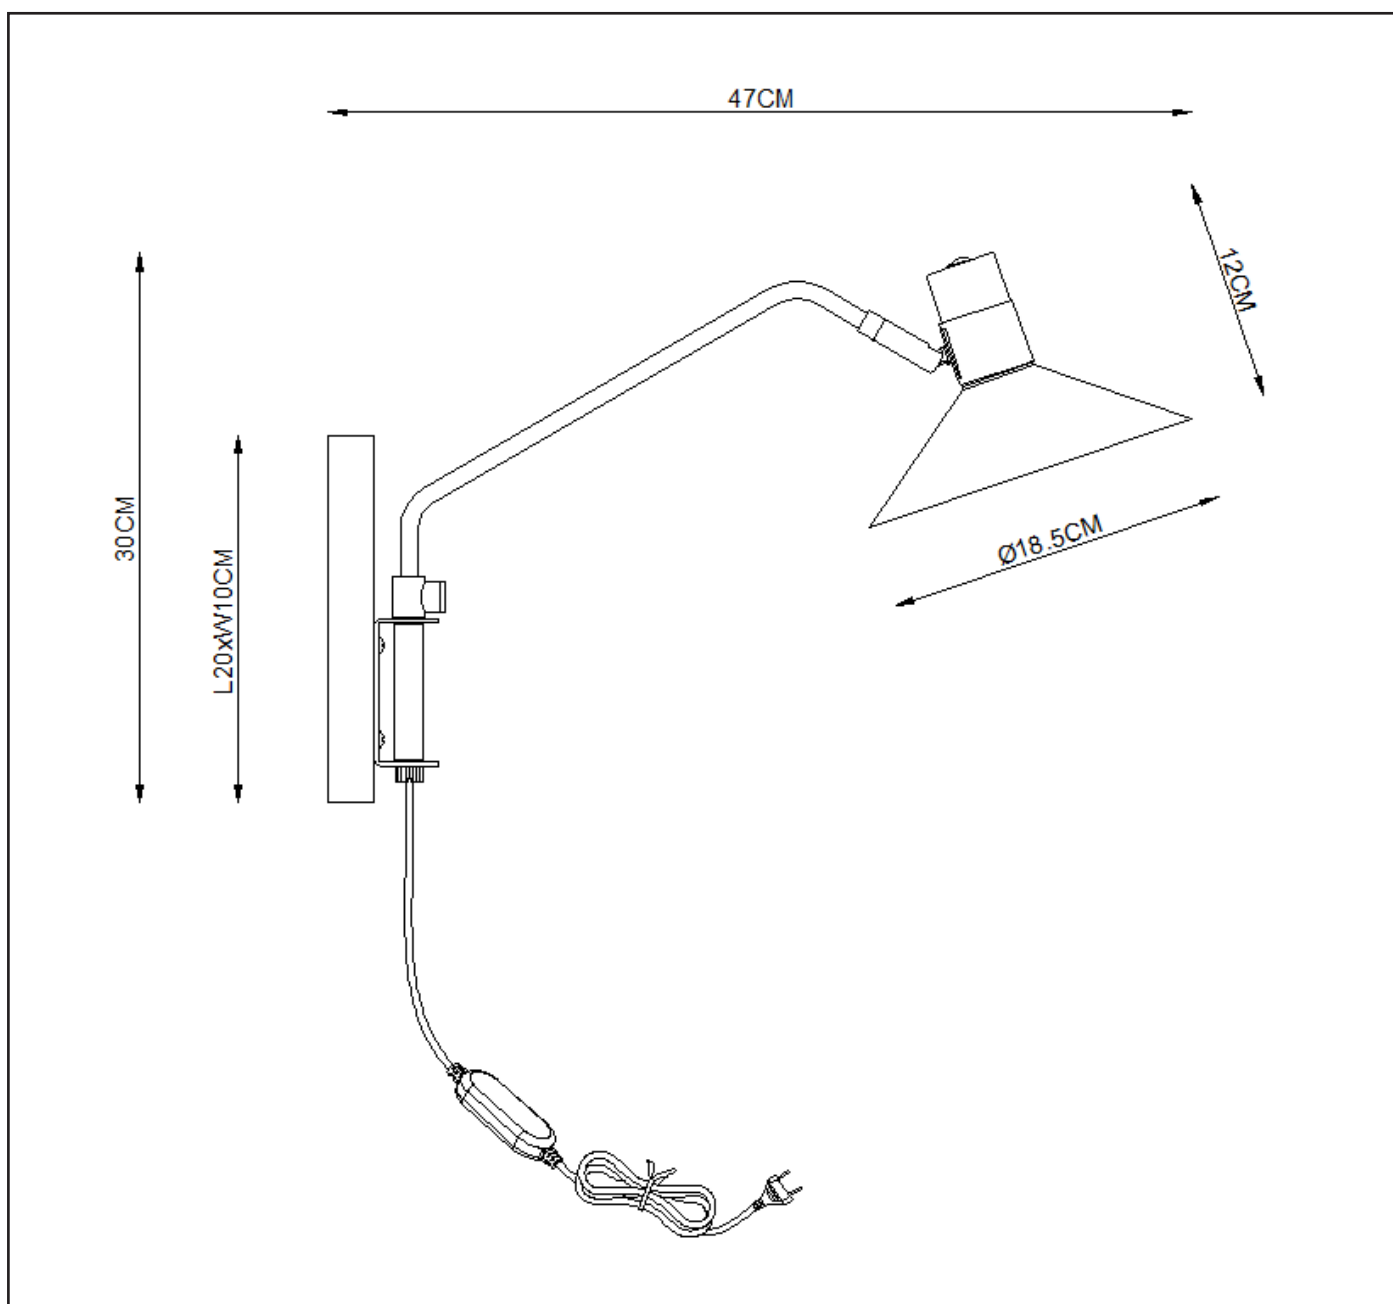

LUCIDE

GENERAL SPECIFICATIONS

**RECOMMENDED LUCIDE
LIGHT SOURCE**

49046/03/62

Light source dimmable : Yes
Light source incl. : No

General

Dimensions LxWxH : 47 cm x 18.5 cm x 30 cm

Height minimum : -

Height maximum : 30 cm

Dimensions shade LxWxH : 18.5 cm x 18.5 cm x 12 cm

Main material : Metal

Ceiling rose material : Metal

Color : Black/Gold

Style : Modern

Shape :

Weight : 0.86kg

Warranty : 2 years

Product specifications

Dimmable : Yes

Light direction : Around (Diffuse)

Adjustable in height : No

Directional : Yes

Cable : Yes, Cable On Product

Cable length : 150cm

Bulb type & maximum wattage : E14-max.40W

For more specifications of this product please visit

www.lucide.com

LUCIDE

TECHNICAL DRAWING & DIMENSIONS

PEPIJN

item number :05228/01/30

EAN code : 5411212051110