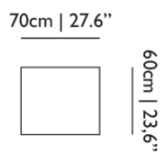

Detailing

100% (300 TC) high-quality cotton sateen and luxurious embroidered motif for better nights.

Colours

Embroidered
Dodo Pavone
white

Embroidered Dodo Pavone Bed Pillows / 60x70

Dimensions

Product

WIDTH 70cm | 27.6"
HEIGHT 60cm | 23.6"
DEPTH 2cm | 0.8"
WEIGHT NETTO 0.2kg | 0.44lbs

Packaging

WIDTH 30cm | 11.8"
HEIGHT 40cm | 15.7"
CUBAGE 0.05m³ | 1.7ft³
LENGTH 40cm | 15.7"
WEIGHT 6.75kg | 14.88lbs

Technical

ADDITIONAL

230 TC

MATERIAL

100% cotton sateen

Embroidered Dodo Pavone Bed Pillows / King 36x20" Set of 2

Dimensions

Product

WIDTH 92cm | 36.2"
HEIGHT 51cm | 20.1"
DEPTH 2cm | 0.8"
WEIGHT NETTO 0.7kg | 1.54lbs

Packaging

WIDTH 40cm | 15.7"
HEIGHT 40cm | 15.7"
CUBAGE 0.1m³ | 3.39ft³
LENGTH 60cm | 23.6"
WEIGHT 4.5kg | 9.92lbs

WIDTH 66cm | 26"
HEIGHT 51cm | 20.1"
DEPTH 2cm | 0.8"
WEIGHT NETTO 0.7kg | 1.54lbs

Packaging

WIDTH 40cm | 15.7"
HEIGHT 40cm | 15.7"
CUBAGE 0.1m³ | 3.39ft³
LENGTH 60cm | 23.6"
WEIGHT 5.3kg | 11.68lbs

Technical