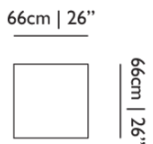

Dimensions

Product

WIDTH 92cm | 36.2"
HEIGHT 51cm | 20.1"
DEPTH 2cm | 0.8"
WEIGHT NETTO 0.7kg | 1.54lbs

Packaging

WIDTH 40cm | 15.7"
HEIGHT 40cm | 15.7"
CUBAGE 0.1m³ | 3.39ft³
LENGTH 60cm | 23.6"
WEIGHT 4.5kg | 9.92lbs

WIDTH 66cm | 26"
HEIGHT 51cm | 20.1"
DEPTH 2cm | 0.8"
WEIGHT NETTO 0.7kg | 1.54lbs

Packaging

WIDTH 40cm | 15.7"
HEIGHT 40cm | 15.7"
CUBAGE 0.1m³ | 3.39ft³
LENGTH 60cm | 23.6"
WEIGHT 5.3kg | 11.68lbs

Technical

ADDITIONAL

230 TC

MATERIAL

100% cotton sateen

Embroidered Dodo Pavone Bed Pillows / Sham 26x26"

Dimensions

Product

WIDTH 66cm | 26"
HEIGHT 66cm | 26"
DEPTH 2cm | 0.8"
WEIGHT NETTO 0.7kg | 1.54lbs

Packaging

WIDTH 40cm | 15.7"
HEIGHT 40cm | 15.7"
CUBAGE 0.1m³ | 3.39ft³
LENGTH 60cm | 23.6"
WEIGHT 5.3kg | 11.68lbs

Technical

ADDITIONAL

230 TC

MATERIAL

100% cotton sateen
