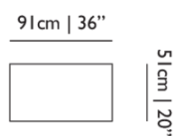

Detailing

100% (300 TC) high-quality cotton sateen and luxurious embroidered motif for better nights.

Colours

Embroidered
Dodo Pavone
white

Embroidered Dodo Pavone Bed Pillows / 60x70

Dimensions

Product

WIDTH 70cm | 27.6"
HEIGHT 60cm | 23.6"
DEPTH 2cm | 0.8"
WEIGHT NETTO 0.2kg | 0.44lbs

Packaging

WIDTH 30cm | 11.8"
HEIGHT 40cm | 15.7"
CUBAGE 0.05m³ | 1.7ft³
LENGTH 40cm | 15.7"
WEIGHT 6.75kg | 14.88lbs

Technical

ADDITIONAL

230 TC

MATERIAL

100% cotton sateen

Embroidered Dodo Pavone Bed Pillows / King 36x20" Set of 2

Dimensions

Product

WIDTH 92cm | 36.2"
HEIGHT 51cm | 20.1"
DEPTH 2cm | 0.8"
WEIGHT NETTO 0.7kg | 1.54lbs

Packaging

WIDTH 40cm | 15.7"
HEIGHT 40cm | 15.7"
CUBAGE 0.1m³ | 3.39ft³
LENGTH 60cm | 23.6"
WEIGHT 4.5kg | 9.92lbs

WIDTH 66cm | 26"
HEIGHT 51cm | 20.1"
DEPTH 2cm | 0.8"
WEIGHT NETTO 0.7kg | 1.54lbs

Packaging

WIDTH 40cm | 15.7"
HEIGHT 40cm | 15.7"
CUBAGE 0.1m³ | 3.39ft³
LENGTH 60cm | 23.6"
WEIGHT 5.3kg | 11.68lbs

Technical