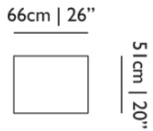

Packaging

WIDTH 30cm | 11.8"
HEIGHT 40cm | 15.7"
CUBAGE 0.05m³ | 1.7ft³
LENGTH 40cm | 15.7"
WEIGHT 6.75kg | 14.88lbs

Technical

ADDITIONAL

230 TC

MATERIAL

100% cotton sateen

Embroidered Dodo Pavone Bed Pillows / King 36x20" Set of 2

Dimensions

Product

WIDTH 92cm | 36.2"
HEIGHT 51cm | 20.1"
DEPTH 2cm | 0.8"
WEIGHT NETTO 0.7kg | 1.54lbs

Packaging

WIDTH 40cm | 15.7"
HEIGHT 40cm | 15.7"
CUBAGE 0.1m³ | 3.39ft³
LENGTH 60cm | 23.6"
WEIGHT 4.5kg | 9.92lbs

Technical

ADDITIONAL

230 TC

MATERIAL

100% cotton sateen

Embroidered Dodo Pavone Bed Pillows / Queen 26x20" Set of 2

Dimensions

Product

WIDTH 66cm | 26"
HEIGHT 51cm | 20.1"
DEPTH 2cm | 0.8"
WEIGHT NETTO 0.7kg | 1.54lbs

Packaging

WIDTH 40cm | 15.7"
HEIGHT 40cm | 15.7"
CUBAGE 0.1m³ | 3.39ft³
LENGTH 60cm | 23.6"
WEIGHT 5.3kg | 11.68lbs

Technical