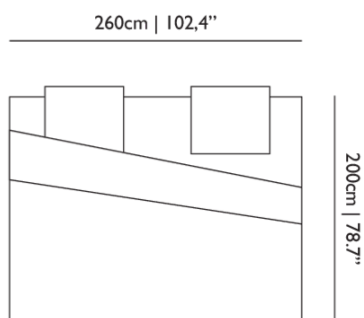

Dimensions

Product

WIDTH 140cm | 55.1"
HEIGHT 200cm | 78.7"
DEPTH 40cm | 15.7"
WEIGHT NETTO 2kg | 4.41lbs

Packaging

WIDTH 30cm | 11.8"
HEIGHT 26cm | 10.2"
CUBAGE 0.03m³ | 1.1ft³
LENGTH 40cm | 15.7"
WEIGHT 9.5kg | 20.94lbs

Product

WIDTH 200cm | 78.7"
HEIGHT 200cm | 78.7"
DEPTH 40cm | 15.7"
WEIGHT NETTO 2kg | 4.41lbs

Packaging

WIDTH 30cm | 11.8"
HEIGHT 26cm | 10.2"
CUBAGE 0.03m³ | 1.1ft³
LENGTH 40cm | 15.7"
WEIGHT 10.1kg | 22.27lbs

WIDTH 240cm | 94.5"
HEIGHT 200cm | 78.7"
DEPTH 40cm | 15.7"
WEIGHT NETTO 2kg | 4.4lbs

Packaging

WIDTH 30cm | 11.8"
HEIGHT 26cm | 10.2"
CUBAGE 0.03m³ | 1.1ft³
LENGTH 40cm | 15.7"
WEIGHT 10.7kg | 23.59lbs

Dimensions

Product

WIDTH 260cm | 102.4"
HEIGHT 200cm | 78.7"
DEPTH 40cm | 15.7"
WEIGHT NETTO 2kg | 4.41lbs

Packaging

WIDTH 30cm | 11.8"
HEIGHT 26cm | 10.2"
CUBAGE 0.03m³ | 1.1ft³
LENGTH 40cm | 15.7"
WEIGHT 11.3kg | 24.91lbs