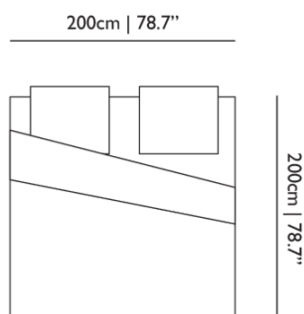

Dimensions

Product

WIDTH 140cm | 55.1"
HEIGHT 200cm | 78.7"
DEPTH 40cm | 15.7"
WEIGHT NETTO 2kg | 4.41lbs

Packaging

WIDTH 30cm | 11.8"
HEIGHT 26cm | 10.2"
CUBAGE 0.03m³ | 1.1ft³
LENGTH 40cm | 15.7"
WEIGHT 9.5kg | 20.94lbs

Product

WIDTH 200cm | 78.7"
HEIGHT 200cm | 78.7"
DEPTH 40cm | 15.7"
WEIGHT NETTO 2kg | 4.41lbs

Packaging

WIDTH 30cm | 11.8"
HEIGHT 26cm | 10.2"
CUBAGE 0.03m³ | 1.1ft³
LENGTH 40cm | 15.7"
WEIGHT 10.1kg | 22.27lbs

WIDTH 240cm | 94.5"
HEIGHT 200cm | 78.7"
DEPTH 40cm | 15.7"
WEIGHT NETTO 2kg | 4.4lbs

Packaging

WIDTH 30cm | 11.8"
HEIGHT 26cm | 10.2"
CUBAGE 0.03m³ | 1.1ft³
LENGTH 40cm | 15.7"
WEIGHT 10.7kg | 23.59lbs

Dimensions

Product

WIDTH 260cm | 102.4"
HEIGHT 200cm | 78.7"
DEPTH 40cm | 15.7"
WEIGHT NETTO 2kg | 4.41lbs

Packaging

WIDTH 30cm | 11.8"
HEIGHT 26cm | 10.2"
CUBAGE 0.03m³ | 1.1ft³
LENGTH 40cm | 15.7"
WEIGHT 11.3kg | 24.91lbs