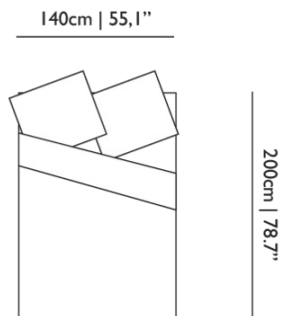

Dimensions

Product

WIDTH 140cm | 55.1"
HEIGHT 200cm | 78.7"
DEPTH 40cm | 15.7"
WEIGHT NETTO 2kg | 4.41lbs

Packaging

WIDTH 30cm | 11.8"
HEIGHT 26cm | 10.2"
CUBAGE 0.03m³ | 1.1ft³
LENGTH 40cm | 15.7"
WEIGHT 9.5kg | 20.94lbs

Product

WIDTH 200cm | 78.7"
HEIGHT 200cm | 78.7"
DEPTH 40cm | 15.7"
WEIGHT NETTO 2kg | 4.41lbs

Packaging

WIDTH 30cm | 11.8"
HEIGHT 26cm | 10.2"
CUBAGE 0.03m³ | 1.1ft³
LENGTH 40cm | 15.7"
WEIGHT 10.1kg | 22.27lbs

WIDTH 240cm | 94.5"
HEIGHT 200cm | 78.7"
DEPTH 40cm | 15.7"
WEIGHT NETTO 2kg | 4.4lbs

Packaging

WIDTH 30cm | 11.8"
HEIGHT 26cm | 10.2"
CUBAGE 0.03m³ | 1.1ft³
LENGTH 40cm | 15.7"
WEIGHT 10.7kg | 23.59lbs

Dimensions

Product

WIDTH 260cm | 102.4"
HEIGHT 200cm | 78.7"
DEPTH 40cm | 15.7"
WEIGHT NETTO 2kg | 4.41lbs

Packaging

WIDTH 30cm | 11.8"
HEIGHT 26cm | 10.2"
CUBAGE 0.03m³ | 1.1ft³
LENGTH 40cm | 15.7"
WEIGHT 11.3kg | 24.91lbs