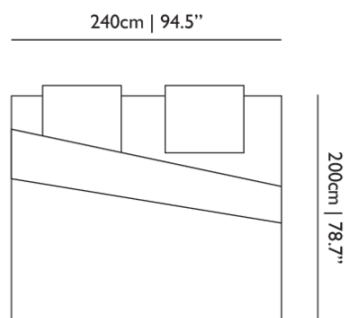

ADDITIONAL

300 TC Duvet: Double Full Flap 40cm / 15.74in Pillows: Envelope Flap 20cm / 7.87in Set will come with 2 pillowcases

MATERIAL

100% cotton

Dodo Pavone Duvet Cover Set / 240x200/220

Dimensions

Product

WIDTH 240cm | 94.5"
HEIGHT 200cm | 78.7"
DEPTH 40cm | 15.7"
WEIGHT NETTO 2kg | 4.4lbs

Packaging

WIDTH 30cm | 11.8"
HEIGHT 26cm | 10.2"
CUBAGE 0.03m³ | 1.1ft³
LENGTH 40cm | 15.7"
WEIGHT 10.7kg | 23.59lbs

Technical

ADDITIONAL

300 TC Duvet: Double Full Flap 40cm / 15.74in Pillows: Envelope Flap 20cm / 7.87in Set will come with 2 pillowcases

MATERIAL

100% cotton