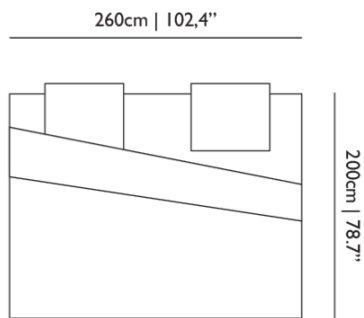

ADDITIONAL

300 TC Duvet: Double Full Flap 40cm / 15.74in Pillows: Envelope Flap 20cm / 7.87in Set will come with 2 pillowcases

MATERIAL

100% cotton

Menagerie of Extinct Animals Duvet Cover Set / 260x200/220

Dimensions

Product

WIDTH 260cm | 102.4"

HEIGHT 200cm | 78.7"

DEPTH 40cm | 15.7"

WEIGHT NETTO 2kg | 4.4lbs

Packaging

WIDTH 30cm | 11.8"

HEIGHT 26cm | 10.2"

CUBAGE 0.03m³ | 1.1ft³

LENGTH 40cm | 15.7"

WEIGHT 11.3kg | 24.9lbs

Technical

ADDITIONAL

300 TC Duvet: Double Full Flap 40cm / 15.74in Pillows: Envelope Flap 20cm / 7.87in Set will come with 2 pillowcases

MATERIAL

100% cotton