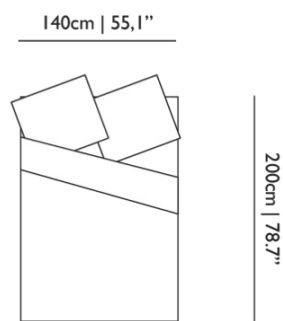

### *Dimensions*

### *Product*

**WIDTH** 140cm | 55.1"  
**HEIGHT** 200cm | 78.7"  
**DEPTH** 40cm | 15.7"  
**WEIGHT NETTO** 2kg | 4.41lbs

### *Packaging*

**WIDTH** 30cm | 11.8"  
**HEIGHT** 26cm | 10.2"  
**CUBAGE** 0.03m<sup>3</sup> | 1.1ft<sup>3</sup>  
**LENGTH** 40cm | 15.7"  
**WEIGHT** 1.8kg | 3.97lbs

---

### Packaging

**WIDTH** 30cm | 11.8"  
**HEIGHT** 26cm | 10.2"  
**CUBAGE** 0.03m<sup>3</sup> | 1.1ft<sup>3</sup>  
**LENGTH** 40cm | 15.7"  
**WEIGHT** 10.1kg | 22.27lbs