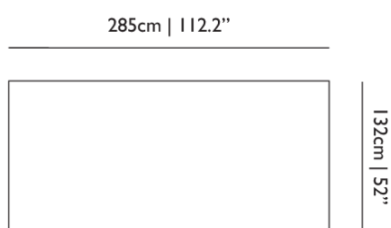

Detailing

The scarf has a stunning sheen and smooth feeling thanks to the satin weave.

Colours

Menagerie of
Extinct Animals
raven

Menagerie of Extinct Animals Bed Scarf XL / XL

Dimensions

Product

WIDTH 132cm | 52"
HEIGHT 285cm | 112.2"
DEPTH 0.2cm | 0.1"
WEIGHT NETTO 1.2kg | 2.65lbs

Packaging

WIDTH 40cm | 15.7"
HEIGHT 40cm | 15.7"
CUBAGE 0.1m³ | 3.39ft³
LENGTH 60cm | 23.6"
WEIGHT 1.8kg | 3.97lbs

Technical

MATERIAL

100% viscose
