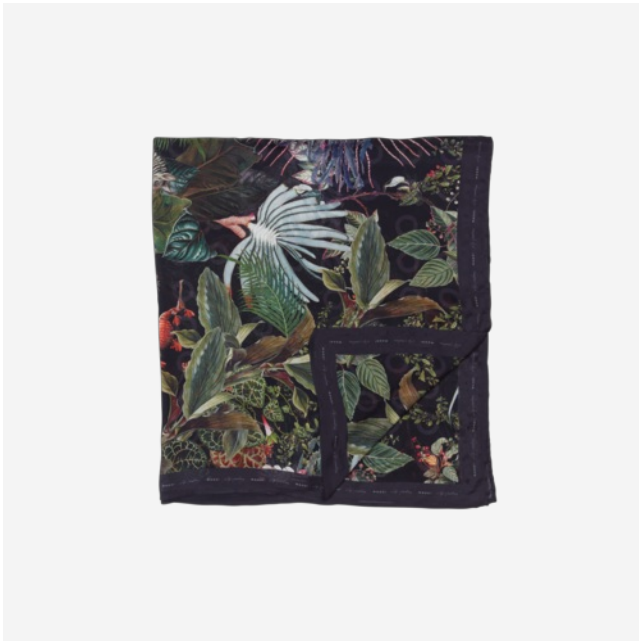

Menagerie of Extinct Animals Bed Scarf XL

MOOOI

The Menagerie of Extinct Animals scarf is part of Moooi's Extinct Animals bedding collection. Hang the scarf over a chair or at the end of your bed for the finishing touch to your bedroom. The scarf's botanical print reveals a richly illustrated world brimming with life. Look closely and discover the extinct animals surrounded by the flora and fauna of their natural habitat.

Detailing

The scarf has a stunning sheen and smooth feeling thanks to the satin weave.

Colours

Menagerie of
Extinct Animals
raven

Menagerie of Extinct Animals Bed Scarf XL / XL

Dimensions

Product

WIDTH 132cm | 52"
HEIGHT 285cm | 112.2"
DEPTH 0.2cm | 0.1"
WEIGHT NETTO 1.2kg | 2.65lbs