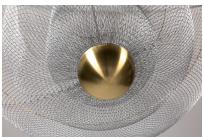

Detailing

Due to its transparent material, the Meshmatics chandelier emits an elegant radiant, soft glow and does not create a visual block.

Colours

Steel

Meshmatics / Large

Dimensions

Product

WIDTH 90cm | 35.4"
HEIGHT 90cm | 35.4"
DEPTH 90cm | 35.4"
DIAMETER 90cm | 35.4"
WEIGHT NETTO 2.6kg | 5.73lbs