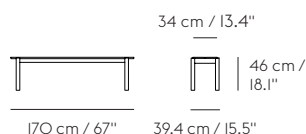

LINEAR WOOD BENCH

THOMAS BENTZEN ON THE DESIGN “The Linear Wood Series was designed from the idea of bringing the warm and friendly sentiment of wood into a timeless, understated shape with its form language inspired by the notion of meetings—the meetings of lines and shapes. The design is defined by its straight lines for a contemporary yet honest aesthetic through the details of its thinly elegant overhang and half-circular intersecting legs. It is through these subtle elements that the Linear Wood Series translates the values of elegance, longevity and functionality into modern Scandinavian design.”