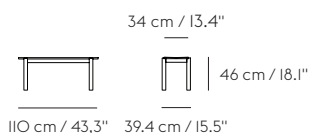

LINEAR WOOD BENCH

THOMAS BENTZEN ON THE DESIGN “The Linear Wood Series was designed from the idea of bringing the warm and friendly sentiment of wood into a timeless, understated shape with its form language inspired by the notion of meetings—the meetings of lines and shapes. The design is defined by its straight lines for a contemporary yet honest aesthetic through the details of its thinly elegant overhang and half-circular intersecting legs. It is through these subtle elements that the Linear Wood Series translates the values of elegance, longevity and functionality into modern Scandinavian design.”