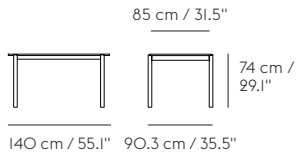

# LINEAR WOOD TABLE

THOMAS BENTZEN ON THE DESIGN “The Linear Wood Series was designed from the idea of bringing the warm and friendly sentiment of wood into a timeless, understated shape with its form language inspired by the notion of meetings—the meetings of lines and shapes. The design is defined by its straight lines for a contemporary yet honest aesthetic through the details of its thinly elegant overhang and half-circular intersecting legs. It is through these subtle elements that the Linear Wood Series translates the values of elegance, longevity and functionality into modern Scandinavian design.”