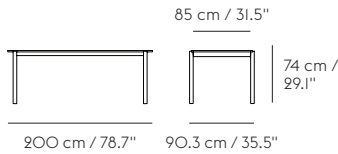

# LINEAR WOOD TABLE

THOMAS BENTZEN ON THE DESIGN “The Linear Wood Series was designed from the idea of bringing the warm and friendly sentiment of wood into a timeless, understated shape with its form language inspired by the notion of meetings—the meetings of lines and shapes. The design is defined by its straight lines for a contemporary yet honest aesthetic through the details of its thinly elegant overhang and half-circular intersecting legs. It is through these subtle elements that the Linear Wood Series translates the values of elegance, longevity and functionality into modern Scandinavian design.”