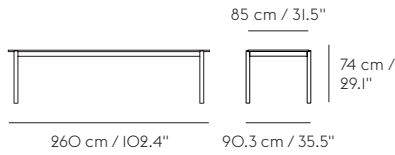

# LINEAR WOOD TABLE

THOMAS BENTZEN ON THE DESIGN “The Linear Wood Series was designed from the idea of bringing the warm and friendly sentiment of wood into a timeless, understated shape with its form language inspired by the notion of meetings—the meetings of lines and shapes. The design is defined by its straight lines for a contemporary yet honest aesthetic through the details of its thinly elegant overhang and half-circular intersecting legs. It is through these subtle elements that the Linear Wood Series translates the values of elegance, longevity and functionality into modern Scandinavian design.”