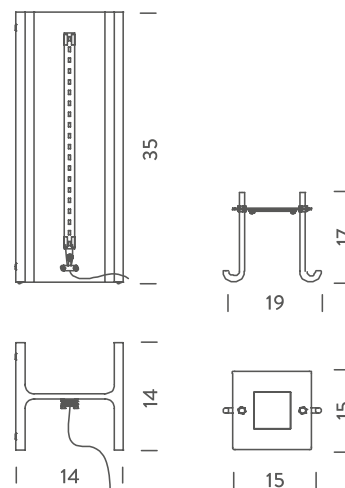

LED INDOOR

LAMPING

Source	linear LED
Total power	10W
Emission	direct/indirect
Switching	dimmable, TRIAC
Tension	220V
Color temperature	2700K
Luminous flux	1000lm
Typ cri	83
Energy class	A+
Materials	steel
Notes	cable lenght 2,7m, dimmer on cable, also available in 120V
Net lamp weight	12 Kg

Codes

RIC LMM 21

Structure

raw metal

PACKAGE

Package 01 20x20x41 cm / Gross weight: 13.5 Kg

Certificazioni

LED OUTDOOR IP 44

LAMPING

Source	linear LED
Total power	10W
Emission	direct/indirect
Switching	dimmable, TRIAC
Tension	220V
Color temperature	2700K
Luminous flux	1000lm
Typ cri	83
Energy class	A+
Ip class	44
Materials	steel
Notes	cable lenght 3m, body and cable IP65 rated, also available in 120V, marine version available on request
Net lamp weight	12 Kg

Codes

RIC LMM 2E

Structure

raw metal

PACKAGE

Package 01 20x20x41 cm / Gross weight: 13.5 Kg

Certificazioni