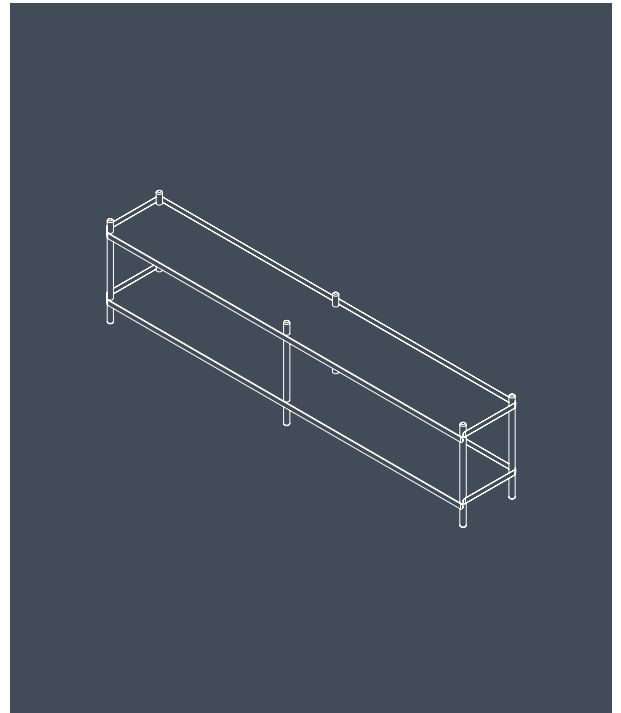

# Bolt Shelving - 2000 x 2 Shelves

Lennart Ebert

**Bolt** by Lennart Ebert for **Nine** is a range of shelving units with a simple and utilitarian aesthetic. They are constructed from two simple elements – folded sheet steel shelves and oak uprights.

The shelves wrap around the upright to give the unit strength and stability, and the screw and thread embedded into the uprights allow simple, tool-free assembly.

**Bolt** is available in four sizes, ranging from low shelves for the hallway or televisions, to larger units that are suitable as sideboards or bookshelves.

## Dimensions

H530mm x W2000mm x D300mm