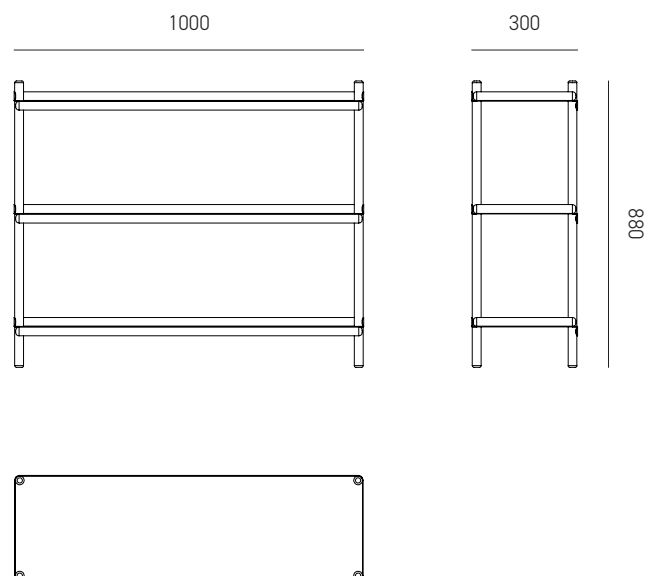

Bolt Shelving - 1000 x 3 Shelves

Lennart Ebert

Bolt by Lennart Ebert for **Nine** is a range of shelving units with a simple and utilitarian aesthetic. They are constructed from two simple elements – folded sheet steel shelves and oak uprights.

The shelves wrap around the upright to give the unit strength and stability, and the screw and thread embedded into the uprights allow simple, tool-free assembly.

Bolt is available in four sizes, ranging from low shelves for the hallway or televisions, to larger units that are suitable as sideboards or bookshelves.

Model Number - 199020 / 199021 / 199022

Product Category

Shelving

Environment

Indoor

Dimensions

H880mm x W1000mm x D300mm

Packaging Dimensions

H260mm x W1095mm x D395mm

Weight

Product - 14.7kg

Packaging - 21.0kg

nine

Bolt Shelving - 1000 x 3 Shelves

Lennart Ebert

Materials