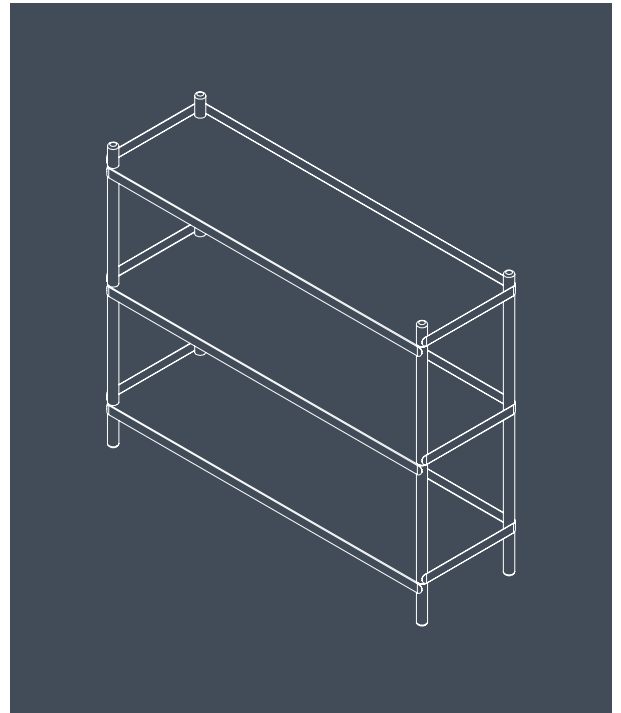

Bolt Shelving - 1000 x 3 Shelves

Lennart Ebert

Bolt by Lennart Ebert for **Nine** is a range of shelving units with a simple and utilitarian aesthetic. They are constructed from two simple elements – folded sheet steel shelves and oak uprights.

The shelves wrap around the upright to give the unit strength and stability, and the screw and thread embedded into the uprights allow simple, tool-free assembly.

Bolt is available in four sizes, ranging from low shelves for the hallway or televisions, to larger units that are suitable as sideboards or bookshelves.

Model Number - 199020 / 199021 / 199022

Product Category

Shelving

Environment

Indoor

Dimensions

H880mm x W1000mm x D300mm

Packaging Dimensions

H260mm x W1095mm x D395mm

Weight

Product - 14.7kg

Packaging - 21.0kg

nine

Bolt Shelving - 1000 x 3 Shelves

Lennart Ebert

Materials