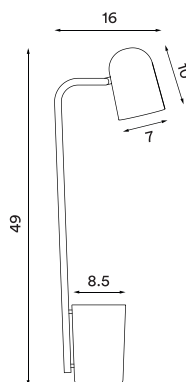

Colours: White, dark grey, dark green, or warm beige (shade inner colour is same as outer colour)

Wire: Black or white (white version only), 200 cm (with switch)

Bulb: GU10, Max. 6 W LED only

Voltage: 220V - 240V - 50Hz

Net weight: 2.1 kg

Outer package: 2

Dimensions and light direction:

Recommended bulb: