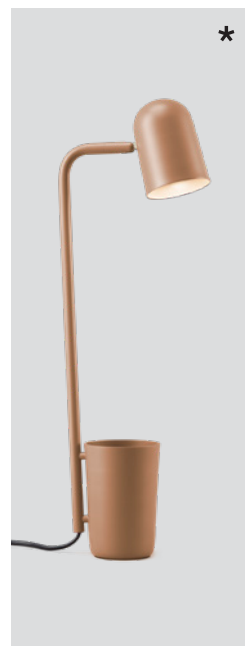

Buddy table

Buddy table white
– Item no. 230

Buddy table dark grey
– Item no. 231

Buddy dark green
– Item no. 238

Buddy warm beige
– Item no. 239

Product type: Table lamp

Design: Mads Sætter-Lassen, 2016

Shade and body material: Steel

Colours: White, dark grey, dark green, or warm beige (shade inner colour is same as outer colour)

Wire: Black or white (white version only), 200 cm (with switch)

Bulb: GU10, Max. 6 W LED only

Voltage: 220V - 240V - 50Hz

Net weight: 2.1 kg

Outer package: 2

Dimensions and light direction:

Recommended bulb: