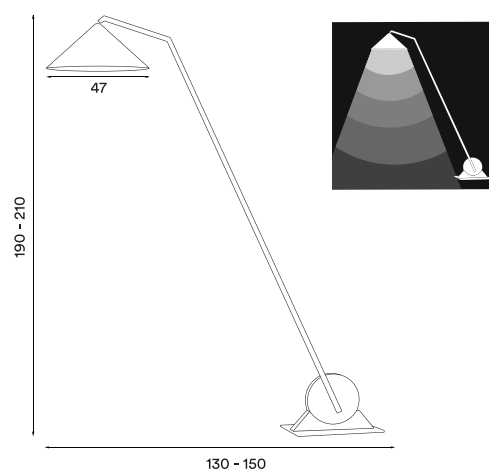

# Gear floor

Gear floor  
– *Item no. 410*

**Product type:** Floor lamp  
**Design:** Johan Lindsten, 2018

**Base, body and shade material:** Steel  
**Base, body and shade colour:** Black  
(shade inner colour is white)  
**Wire:** Black, 200 cm  
**Dimmer switch:** Black  
**Bulb:** E27, Max. 100 W  
**Voltage:** 220V - 240V - 50/60Hz  
**Net weight:** 17.1 kg

## Dimensions and light direction:

Order quantity: 1  
Recommended bulb: