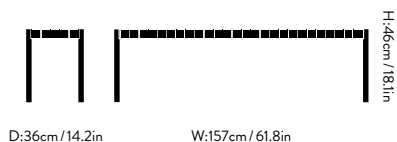

Betty^{TK5}

Thau & Kallio

2020

Product category

Bench

Environment

Indoor

Material

Lacquered solid oak with linnen webbing.

Production process

Made from lacquered solid wood. Seat is webbed by hand with natural linen.

Gliders

Felt gliders are installed as standard.

Dimensions

H:46cm/18.1in, W:157cm/61.8in, D:36cm/14.2in

Packaging dimensions

H:8cm/3.1in, W:159cm/62.6in, D:38cm/15in

Colli quantity

1 pc

Weight

Product: 7.4 kg, Incl. packaging: 10.3 kg

Strength, durability and safety testing

The bench is tested for strength, durability and safety according to EN 16139 level 2 – extreme use.

Cleaning instructions

Please download our Material Care & Cleaning instructions through www.andtradition.com

→ Stock items

Maroon w. Natural webbing

Black w. Natural webbing

Black w. Black webbing

Oak w. Natural webbing