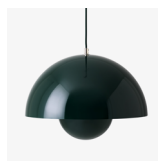

Related products

→ Dark Green