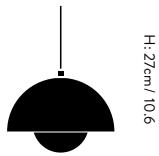

Flowerpot^{VP7}
Verner Panton
1968

Shade Ø: 37cm / 14.6in

Flowerpor^{VP7} Verner Panton 1968

Product category

Pendant

Environment

Indoor

Material

Lacquered metal with fabric cord.

Production process

The two shades are made from deep drawn metal.

Dimensions

Ø: 37cm / 14.6in, H: 27cm / 10.6in

Packaging dimensions

H: 45cm / 17.7in, W: 45cm / 17.7in, L: 28cm / 11 in