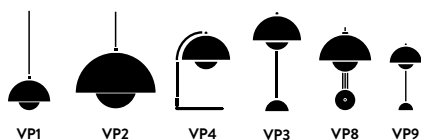

Related products

→ Dark Green