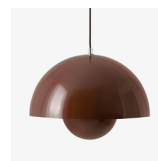

Flowerpot^{VP7}
Verner Panton
1968

Shade Ø: 37cm / 14.6in

Flowerpor^{VP7} Verner Panton 1968

Product category

Pendant

Environment

Indoor

Material

Beige Red (RAL 3012), Light Blue (NCS S 3020-R90B), Mustard (NCS S 3060-Y10R), Red Brown (RAL 8012), Grey Beige (NCS S 4005-Y20R), Dark Green (NCS S 8010-B70G), White (RAL 9010), Matt Black (RAL 9017), Matt Light, Grey (PT 3U), Matt White (RAL 9003) & Stone Blue (NCS S 6005-B80G), Pale Sand (RAL1000), Signal Green (RAL6032).

Due to variation in material, a slight tone difference may occur.

Related products

→ Dark Green

→ Mustard

→ Beige Red

→ Red Brown

→ Light Blue

→ Stone Blue

→ Grey Beige

→ Matt Light Grey

→ White

→ Matt White

→ Matt Black

→ Pale Sand

→ Signal Green

&Tradition[®]