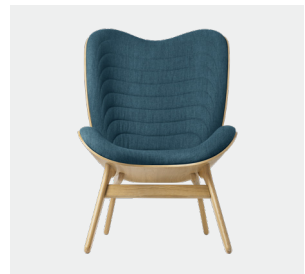

ORDERING INFORMATION

Oak:
Petrol blue EU/US/APAC #5577+5577-1 / UK N/A
Silver grey EU/US/APAC #5577+5577-2 / UK N/A
Spring green EU/US/APAC #5577+5577-3 / UK N/A
Dusty rose EU/US/APAC #5577+5577-4 / UK N/A
Slate grey EU/US/APAC #5577+5577-5 / UK N/A
Teddy white EU/APAC #5577+5577-6 / US/UK N/A

Dark oak:
Petrol blue EU/US/APAC #5872+5577-1 / UK N/A
Silver grey EU/US/APAC #5872+5577-2 / UK N/A
Spring green EU/US/APAC #5872+5577-3 / UK N/A
Dusty rose EU/US/APAC #5872+5577-4 / UK N/A
Slate grey EU/US/APAC #5872+5577-5 / UK N/A
Teddy white EU/APAC #5872+5577-6 / US/UK N/A

Black oak:
Petrol blue EU/US/APAC #5104+5577-1 / UK N/A
Silver grey EU/US/APAC #5104+5577-2 / UK N/A
Spring green EU/US/APAC #5104+5577-3 / UK N/A
Dusty rose EU/US/APAC #5104+5577-4 / UK N/A
Slate grey EU/US/APAC #5104+5577-5 / UK N/A
Teddy white EU/APAC #5104+5577-6 / US/UK N/A

DIMENSIONS

H x W x D: 106 x 73 x 93 cm / 41.7 x 28.7 x 36"

MATERIAL

Solid oak, Plywood, Polyester (Kingston), MDF and PUR. Find more information in the Kingston fabric spec sheet. Also available in Kvadrat fabrics or Sorensen Leather.

WEIGHT INCL. PACKAGING

Box 1: 22 kg / 48.5 lb
Box 2: 16 kg / 35.3 lb

PACKAGING

Box dimensions (L x W x H):
Box 1 (L x W x H):
76.6 x 84.6 x 71.9 cm / 30.2 x 33.3 x 28.3"
Box 2 (L x W x H):
77.4 x 85.9 x 31.3 cm / 30.5 x 33.8 x 12.3"

ASSEMBLY TIME

20 min - video guide at umage.com

MEDIA KIT

Photos and press material
Download at umagepress.com

Colour variations (Fabrics from Kvadrat & Sorensen Leather available on request, find more info in the Upholstery spec. sheets)