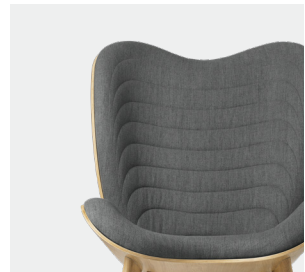

ORDERING INFORMATION

Oak:
Petrol blue EU/US/APAC #5577+5577-1 / UK N/A
Silver grey EU/US/APAC #5577+5577-2 / UK N/A
Spring green EU/US/APAC #5577+5577-3 / UK N/A
Dusty rose EU/US/APAC #5577+5577-4 / UK N/A
Slate grey EU/US/APAC #5577+5577-5 / UK N/A
Teddy white EU/APAC #5577+5577-6 / US/UK N/A

Dark oak:
Petrol blue EU/US/APAC #5872+5577-1 / UK N/A
Silver grey EU/US/APAC #5872+5577-2 / UK N/A
Spring green EU/US/APAC #5872+5577-3 / UK N/A
Dusty rose EU/US/APAC #5872+5577-4 / UK N/A
Slate grey EU/US/APAC #5872+5577-5 / UK N/A
Teddy white EU/APAC #5872+5577-6 / US/UK N/A

Black oak:
Petrol blue EU/US/APAC #5104+5577-1 / UK N/A
Silver grey EU/US/APAC #5104+5577-2 / UK N/A
Spring green EU/US/APAC #5104+5577-3 / UK N/A
Dusty rose EU/US/APAC #5104+5577-4 / UK N/A
Slate grey EU/US/APAC #5104+5577-5 / UK N/A
Teddy white EU/APAC #5104+5577-6 / US/UK N/A

DIMENSIONS

H x W x D: 106 x 73 x 93 cm / 41.7 x 28.7 x 36"

MATERIAL

Solid oak, Plywood, Polyester (Kingston), MDF and PUR. Find more information in the Kingston fabric spec sheet. Also available in Kvadrat fabrics or Sorensen Leather.

WEIGHT INCL. PACKAGING

Box 1: 22 kg / 48.5 lb
Box 2: 16 kg / 35.3 lb

PACKAGING

Box dimensions (L x W x H):
Box 1 (L x W x H):
76.6 x 84.6 x 71.9 cm / 30.2 x 33.3 x 28.3"
Box 2 (L x W x H):
77.4 x 85.9 x 31.3 cm / 30.5 x 33.8 x 12.3"

ASSEMBLY TIME

20 min - video guide at umage.com

MEDIA KIT

Photos and press material
Download at umagepress.com

Colour variations (Fabrics from Kvadrat & Sorensen Leather available on request, find more info in the Upholstery spec. sheets)