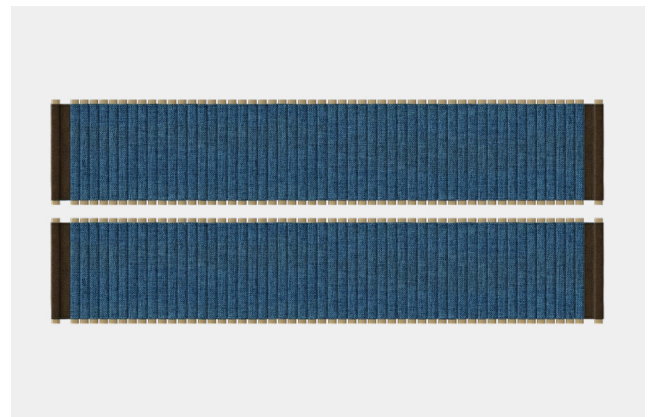

AUDACIOUS | TV BENCH

Designed by Jonas Søndergaard

MULTIPURPOSE BENCH

A multipurpose bench for seating or to hide your AV-equipment under the television. With a cable outlet in the back, it is easy to hide the messy cords.

Placed in the hallway it will store all your outdoor clothing, while you can take a seat as you put on your shoes.

Find more info on our website umage.com

DIMENSIONS

H: 40 x W: 140 x D: 46 cm / H: 16 x W: 55 x D: 18"

MATERIAL & UPHOLSTERY

Solid oak, MDF and Polyester (Marbella). Find more information in the Marbella fabric spec sheet page 220.

CONSTRUCTION

Frame: MDF. Reinforced with glue and screws. Clear top coat wood finish. **Legs:** Solid oak. Legs attached with insert bushings with bolts and dovetail joinery. **Plate:** MDF. **Fabric:** 100% polyester. Moisture barrier added between fabric and filling to prevent moisture penetration.

WEIGHT INCL. PACKAGING

Box 1: 20 kg / 44 lb
Box 2: 1.9 kg / 4 lb

PACKAGING DIMENSIONS (L x W x H)

Box 1: 148.4 x 52.4 x 10.3 cm / 58 x 21 x 4"
Box 2: 10.5 x 26 x 20.5 cm / 4 x 10.2 x 8"

ASSEMBLY TIME

30 min - video guide at umage.com

MEDIA KIT

Photos and press material
Download at umagepress.com

ORDERING INFORMATION

Audacious tv bench oak petrol blue	#5601+5601-1
Audacious tv bench oak silver grey	#5601+5601-2
Audacious tv bench oak spring green	#5601+5601-3
Audacious tv bench oak dusty rose	#5601+5601-4
Audacious tv bench oak slate grey	#5601+5601-5

RECOMMENDED ACCS.

Seat Cushion #5607

COLOUR VARIATIONS

oak

petrol blue

silver grey

spring green

dusty rose

slate grey