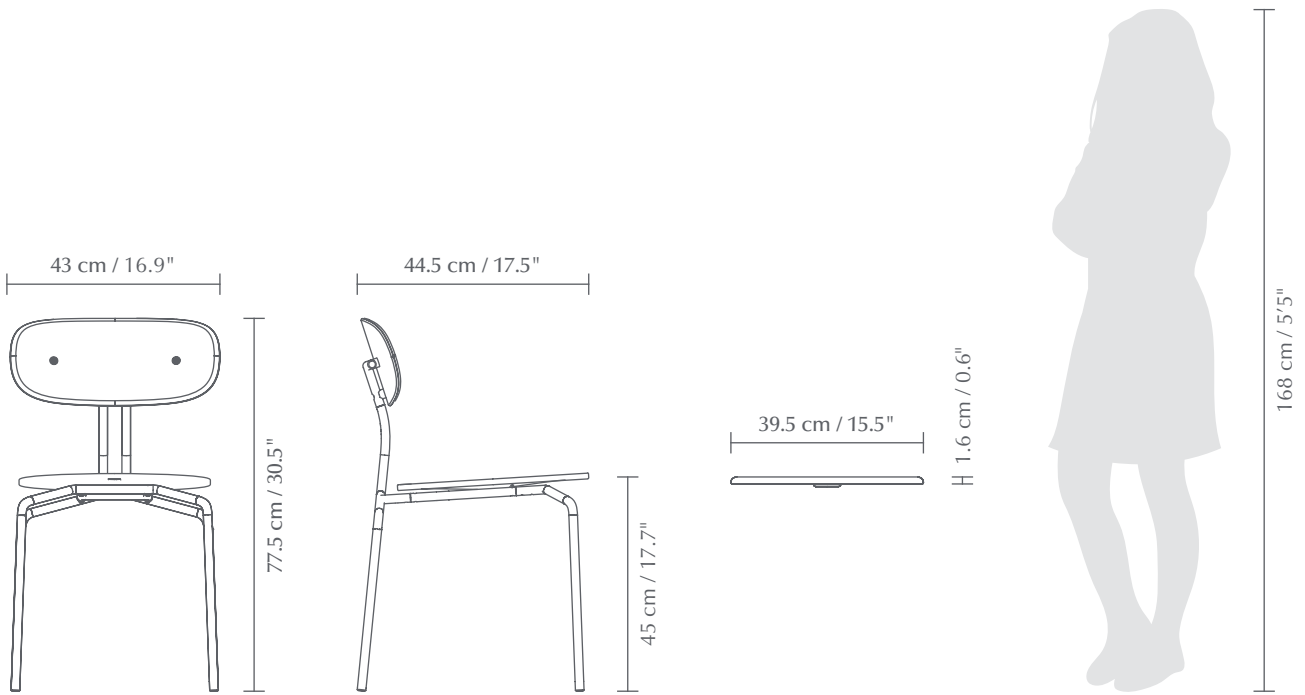

CURIOUS | CHAIR

Designed by Luigi Vittorio Cittadini

Colour variations

(wood)

(legs)

oak

brass

black

(textiles)

sugar brown

white sands

sterling

shadow

racing green

tangerine

monrose

caramel

curry sun

mocca

summer shine

morning meadows

calm seas

bright skies

jet air blue

stone rose

quantum blue

teddy white

teddy brown

UIMAGE